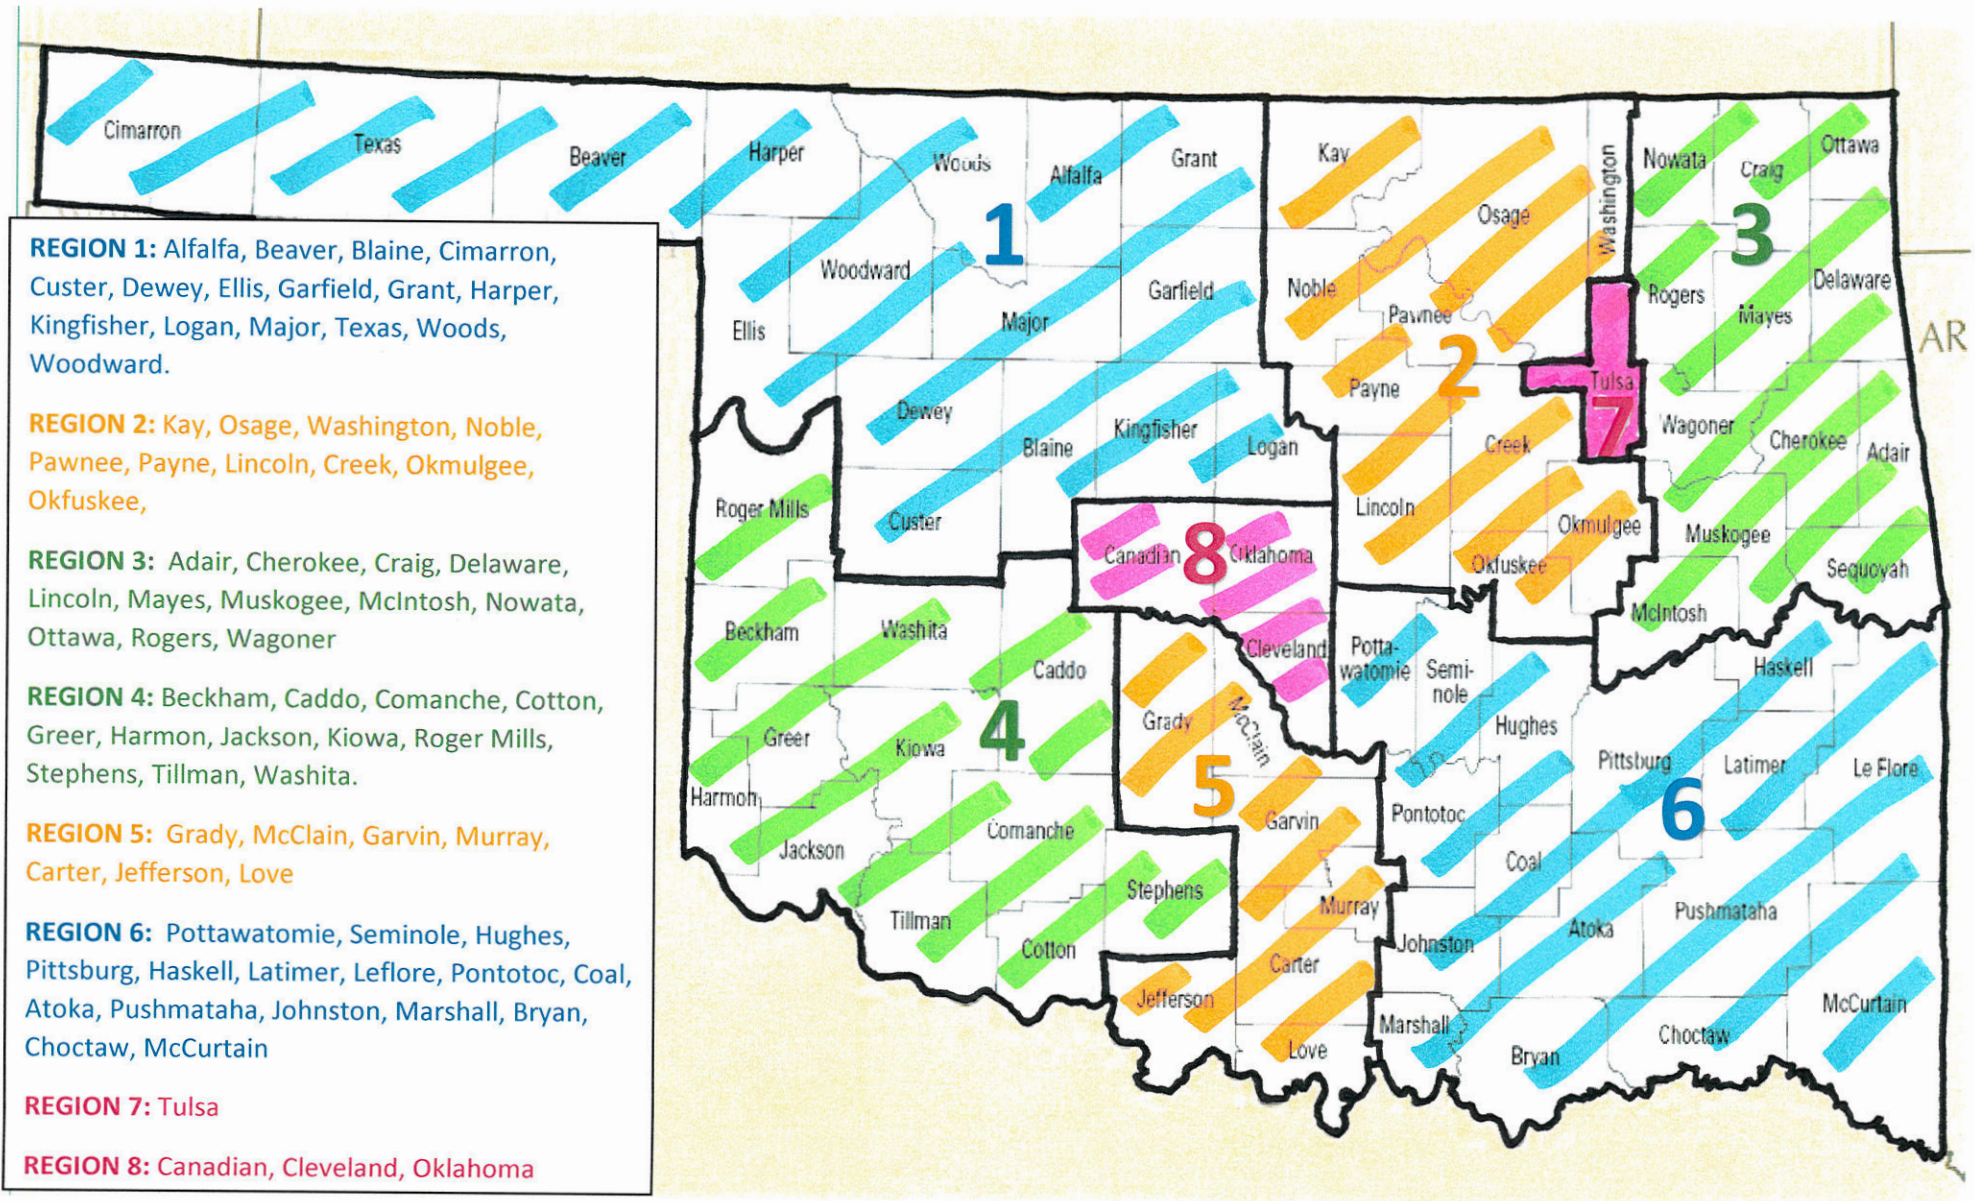

OOA State Regional Areas

- REGION 1:** Alfalfa, Beaver, Blaine, Cimarron, Custer, Dewey, Ellis, Garfield, Grant, Harper, Kingfisher, Logan, Major, Texas, Woods, Woodward.
- REGION 2:** Kay, Osage, Washington, Noble, Pawnee, Payne, Lincoln, Creek, Okmulgee, Okfuskee,
- REGION 3:** Adair, Cherokee, Craig, Delaware, Lincoln, Mayes, Muskogee, McIntosh, Nowata, Ottawa, Rogers, Wagoner
- REGION 4:** Beckham, Caddo, Comanche, Cotton, Greer, Harmon, Jackson, Kiowa, Roger Mills, Stephens, Tillman, Washita.
- REGION 5:** Grady, McClain, Garvin, Murray, Carter, Jefferson, Love
- REGION 6:** Pottawatomie, Seminole, Hughes, Pittsburg, Haskell, Latimer, Leflore, Pontotoc, Coal, Atoka, Pushmataha, Johnston, Marshall, Bryan, Choctaw, McCurtain
- REGION 7:** Tulsa
- REGION 8:** Canadian, Cleveland, Oklahoma