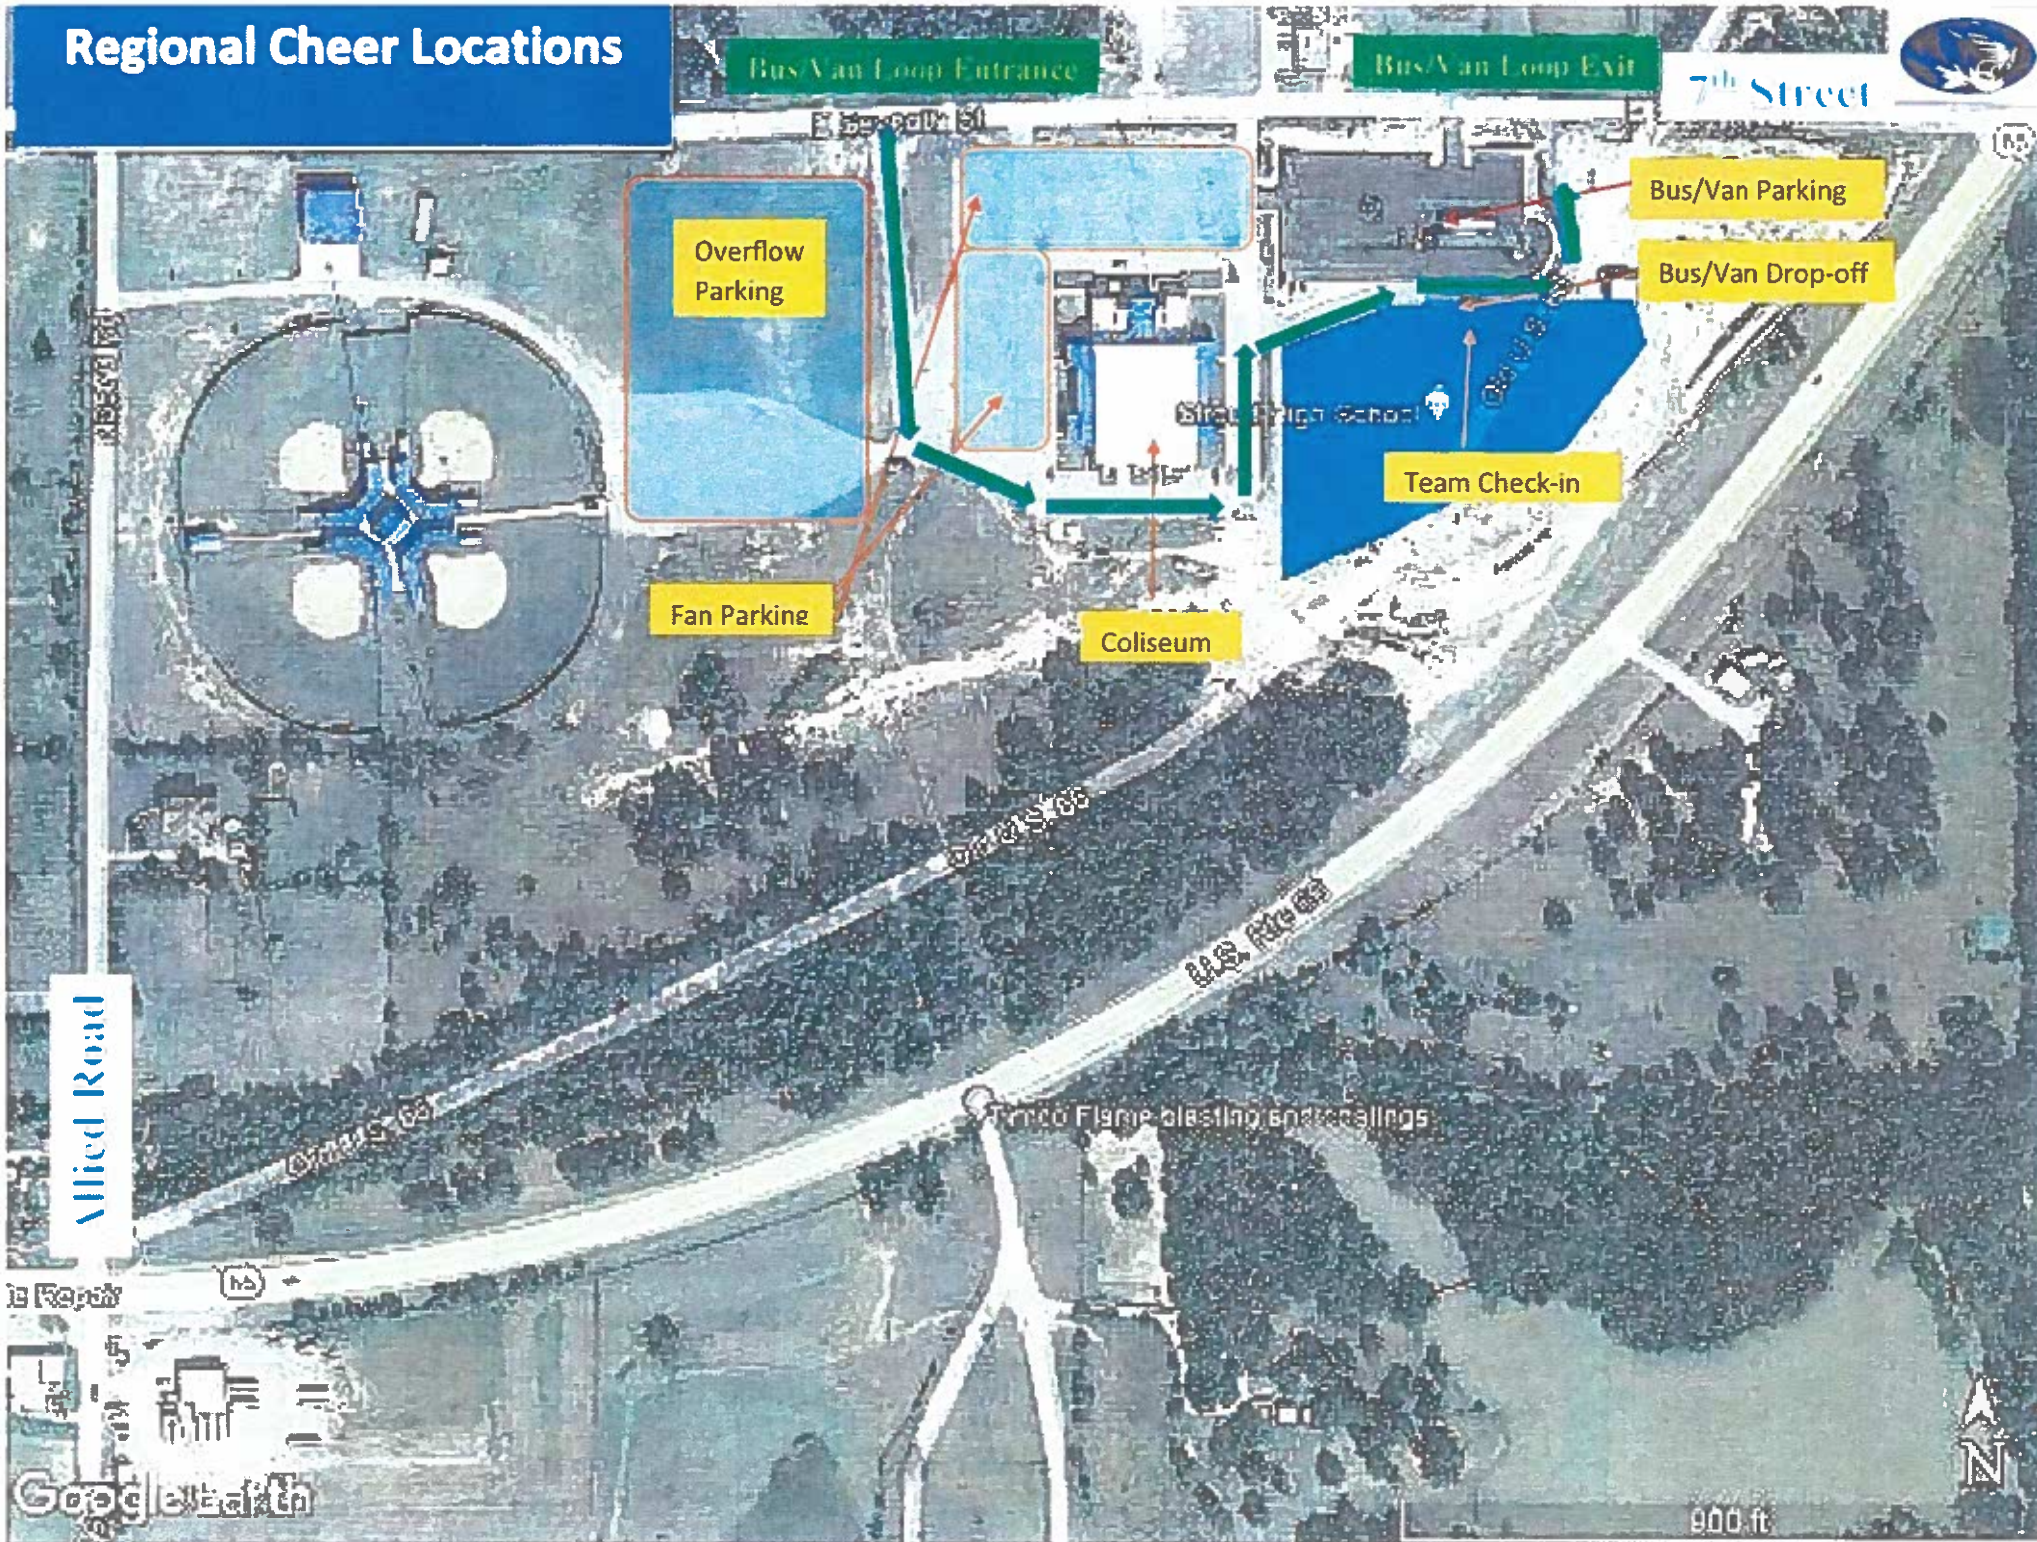

STROUD ATHLETICS

Dean of Students
Jim Campbell
(918) 968-1249

Principal
Jerry Martin
(918) 968-2542

Superintendent
Joe VanTuyl
(918) 968-2541

25 October 2022

Dear Coaches,

Congratulations to you and your team for competing in the Game Day Cheer Competition! I would like to take this time to welcome you to Stroud High School and the Route 66 Coliseum. The High School is located at 1096 E 7th Street and the Coliseum is next door at 1086 E 7th Street. The Coliseum has a seating capacity of 2200 (1500 chair back and 700 bench seating). A hospitality room (located at the south end of the gym floor) will be available to coaches and administrators.

GENERAL INFORMATION

The bus/van drop-off for participants will be in front of the high school. Buses/vans will then park in the north parking lot in front of the high school (see map).

Team check-in will take place in the entry of the high school. An ambassador will be assigned to your team to lead you to the proper stations for stretching, warm-up, and then to the performance mats in the Coliseum. After your performance, the ambassador will take you back to the high school to retrieve your bags.

Fan parking will be available on the north and west side of the Coliseum. Overflow parking will be located between the Coliseum and softball complex (see Coliseum map).

All spectators will enter the Coliseum through the main entrance on the north side. Gate admission will be prepaid tickets from OSSAA.com only.

GOOD LUCK TO ALL PARTICIPATING TEAMS!!!!!!!!!!!!!!

**Jim Campbell, Dean of Students
1086 E. 7th Street • Stroud, Oklahoma 74079**

Regional Cheer Locations

Bus/Van Loop Entrance

Bus/Van Loop Exit

7th Street