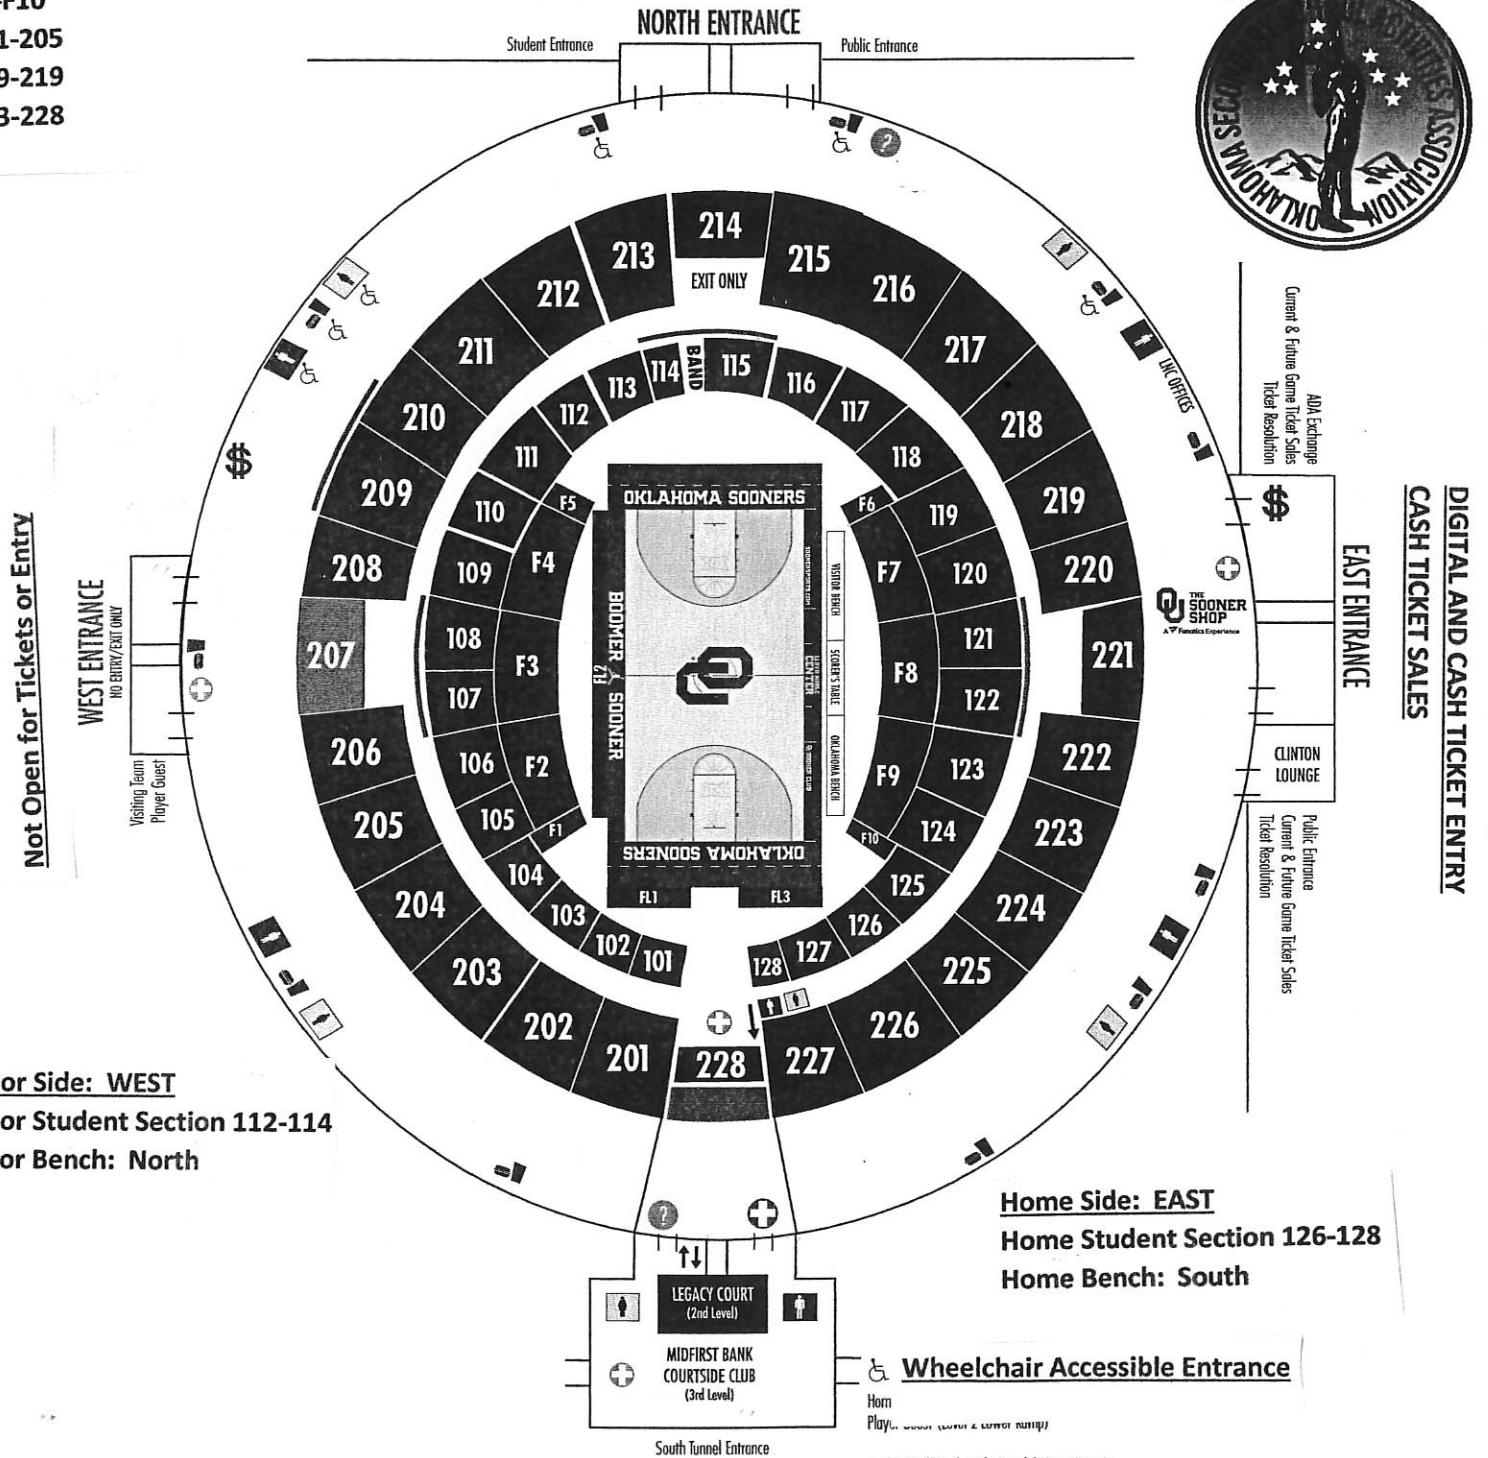

LLOYD NOBLE CENTER

DIGITAL TICKET ENTRY ONLY

Sections Not in Use

- F1-F10
- 201-205
- 209-219
- 223-228

Not Open for Tickets or Entry

WEST ENTRANCE
NO ENTRY/EXIT ONLY

Visiting Team
Player Guest

Visitor Side: WEST
Visitor Student Section 112-114
Visitor Bench: North

Home Side: EAST
Home Student Section 126-128
Home Bench: South

South Tunnel Entrance

Wheelchair Accessible Entrance

Horn
Play... (Level 2 & Lower Ramp)

Media/Staff Credentials (Level 3-Upper Ramp)

TEAM ENTRY
SPIRIT SQUAD ENTRY
ACADEMIC TEAM ENTRY

	Wheelchair Accessible Seating	Women's Restroom	Concessions	Souvenirs	Kids Zone
	Accessible Entrance	Men's Restroom	Accessible Concessions	AED Device	Guest Service Kiosk
	Elevator	Accessible Restroom	ATM	First Aid	