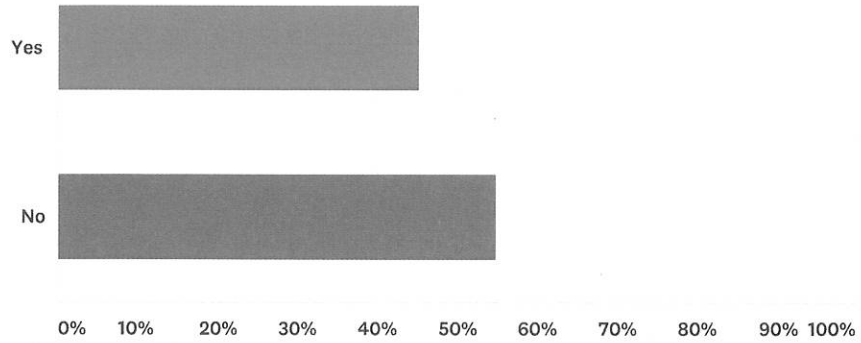

2018 TRACK AND FIELD SURVEY

Q5 Would you favor replacing the 4X200 relay with a distance medley relay? (200-200-400-800)

Answered: 346 Skipped: 3

ANSWER CHOICES

Yes

No

TOTAL

RESPONSES

45.09%

54.91%

156

190

346